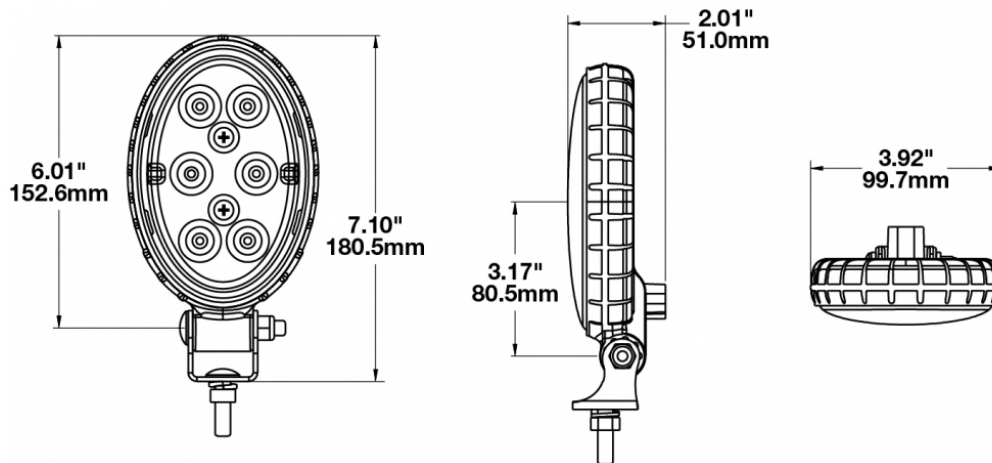

LED Work Lights - Model 771 XD

PRODUCT INFORMATION

Description	12-48V LED Work Light with Flood Beam Pattern
Height	180.34 mm / 7.1 in
Width	99.57 mm / 3.92 in
Depth	51.05 mm / 2.01 in
Shape	Oval
Outer Lens Material	Polycarbonate
Outer Lens Color	Clear
Housing Material	Polycarbonate
Housing Color	Black
Mounting Hardware Description	(x1) 5/16"-18 x 1.00" Mounting Bolt
Mounting Type	Universal Pedestal Mount
Minimum Operating Temperature	-40 °C / -40 °F
Maximum Operating Temperature	65 °C / 149 °F
Connector or Wiring	Integrated 2-Pin Deutsch Weather-Proof Socket (DT04-2P)
Mating Connector	2-Pin Deutsch Weather-Proof Plug (DT06-2S)
Product Weight	0.75 lbs / 0.34 kgs
Shipping Weight	6.65 lbs / 3.02 kgs

PRODUCT DIMENSIONS

ELECTRICAL SPECIFICATIONS

Input Voltage	12-48V DC
Operating Voltage	10-55V DC
Transient Spike Protection	330V Peak @ 1 HZ-100 Pulses
Red Wire	Positive
Black Wire	Negative
Current Draw	1.00A @ 12V DC 0.48A @ 24V DC 0.33A @ 36V DC 0.25A @ 48V DC