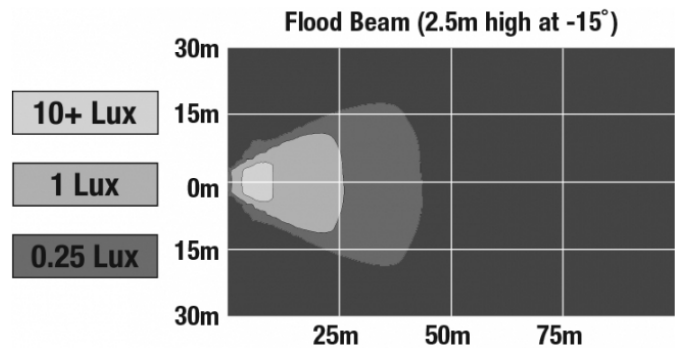

PHOTOMETRIC SPECIFICATIONS

Raw Lumen Output	900
Effective Lumen Output	700
Nominal LED Color Temperature	5000 K
Beam Pattern(s)	Forward Lighting - Flood (Standard)

APPLICATIONS

Print date: 2024-08-11

© 2024 J.W. Speaker Corporation • Germantown, WI U.S.A.
 www.jwspeaker.com • speaker@jwspeaker.com • 262.251.6660